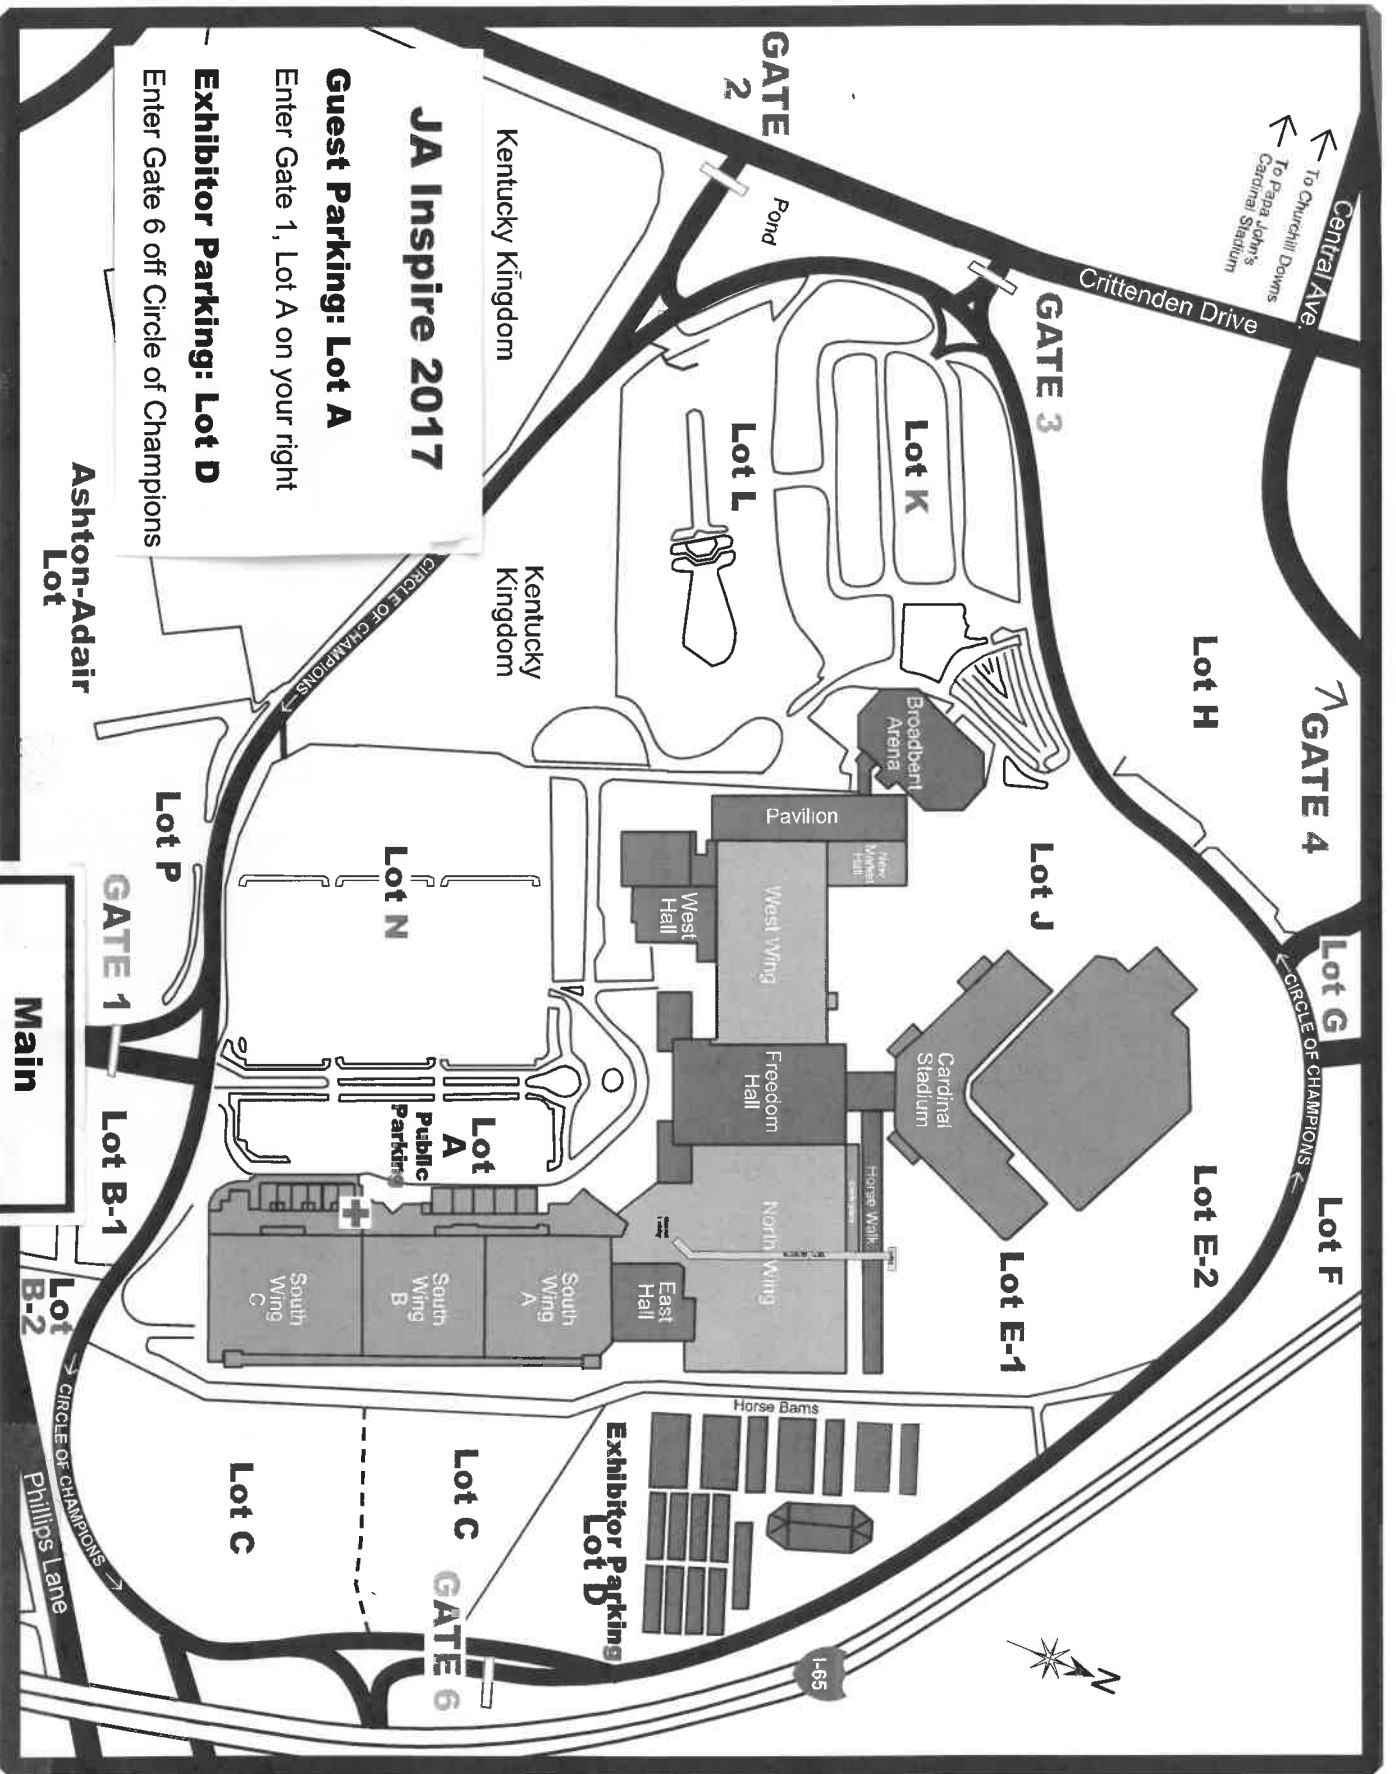

Kentucky Exposition Center • Louisville, Kentucky

JA Inspire 2017
Guest Parking: Lot A
 Enter Gate 1, Lot A on your right
Exhibitor Parking: Lot D
 Enter Gate 6 off Circle of Champions

Main Entrance

Central Ave
 To Churchill Downs
 To Papa John's
 Cardinal Stadium